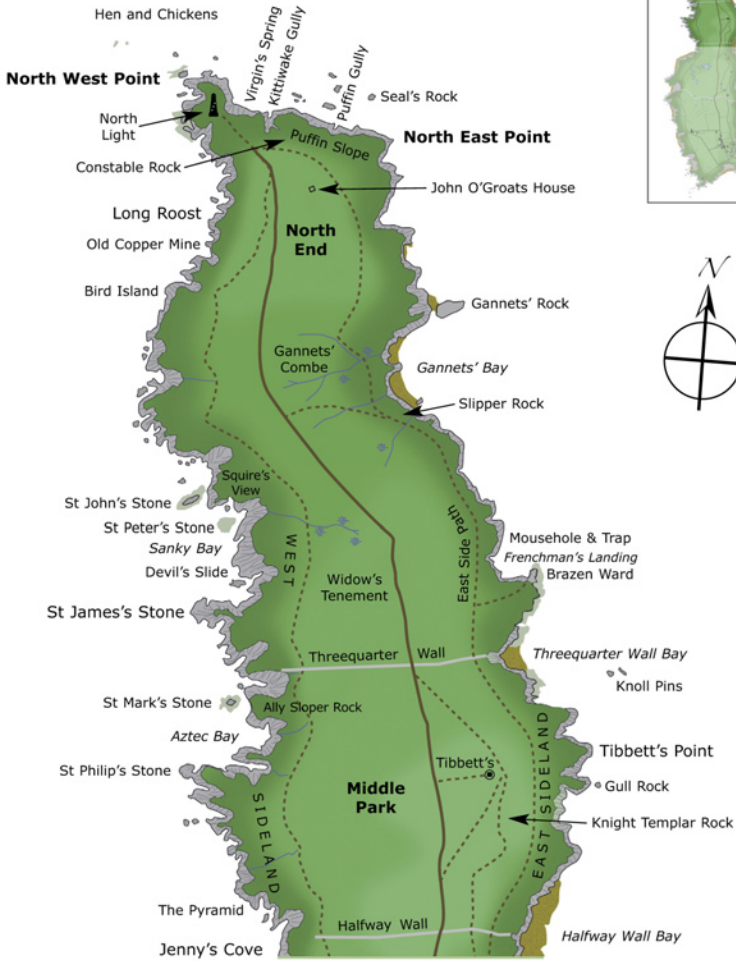

Lundy South

Map reproduced from 'The Birds of Lundy' (2007) courtesy of Tim Davis & Tim Jones.

Lundy North

Number key

- | | | |
|---|---|--|
| 1 Marisco Castle | 10 Black Shed | 18 Quarter Wall Pond & Quarter Wall Trap |
| 2 Hammers | 11 Campsite, Quarters (Pig's Paradise) & Reservoir Pond | 19 Quarry Pond |
| 3 St John's Valley, Old School & Big & Little St John's | 12 Shop, Museum & High Street | 20 Terrace Trap |
| 4 Brambles Villa | 13 Barton Cottages | 21 Old Hospital |
| 5 The Ugly | 14 Rocket Pole, Rocket Pole Pond & Rocket Pole Marsh | 22 VC Quarry |
| 6 Milcombe House | 15 Stonecroft & Cemetery | 23 North Quarry |
| 7 Government House | 16 Water Tanks | 24 Punchbowl Valley |
| 8 Church of St Helena | 17 Quarter Wall Cottages | 25 Logan Stone |